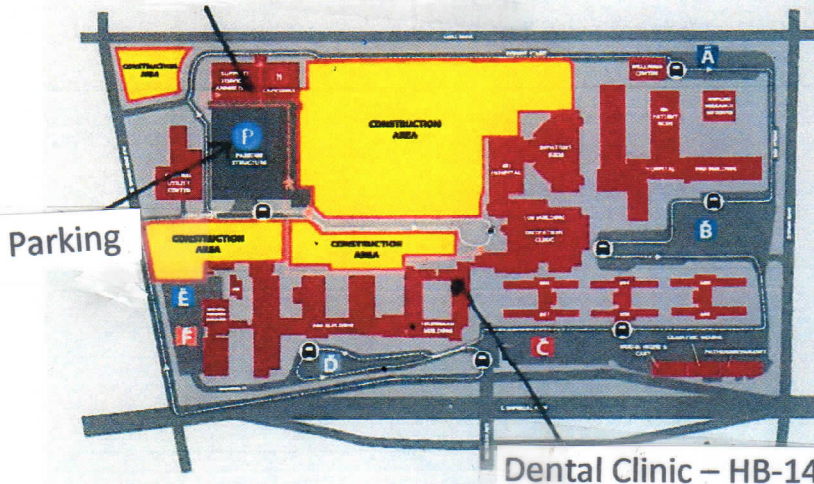

From the 605 Freeway: Take the 105 Freeway West to Paramount Blvd., exit, turn right, go to Imperial Highway, turn left to Old River School Road, turn right. Enter Rancho grounds and park in the Parking Structure.

From the 105 Freeway:
Heading East - Take Garfield Avenue exit, turn left, go to Imperial Highway, turn right, go to Old River School Road, turn left. Enter Rancho grounds and park in the Parking Structure.

Heading West - Take Paramount Blvd., exit, turn right, go to Imperial Highway, turn left, go to Old River School Road, turn right. Enter Rancho grounds and park in the Parking Structure.

Campus Map

Mapa del campus

RANCHO LOS AMIGOS
NATIONAL REHABILITATION CENTER

CE Courses – SSA 1150

LEGEND

-  CONSTRUCTION AREA
AREA DE CONSTRUCCION
-  HOSPITAL BUILDINGS
EDIFICIO DEL HOSPITAL
-  SHUTTLE PICK UP/DROP OFF
SERVICIO DE TRANSPORTE
-  CAFETERIA
CAFETERIA
-  SHUTTLE ROUTE
SERVICIO TRANSPORTE
-  PEDESTRIAN ROUTE
ROTA PEATONAL
-  PARKING STRUCTURE
ESTACIONAMIENTO