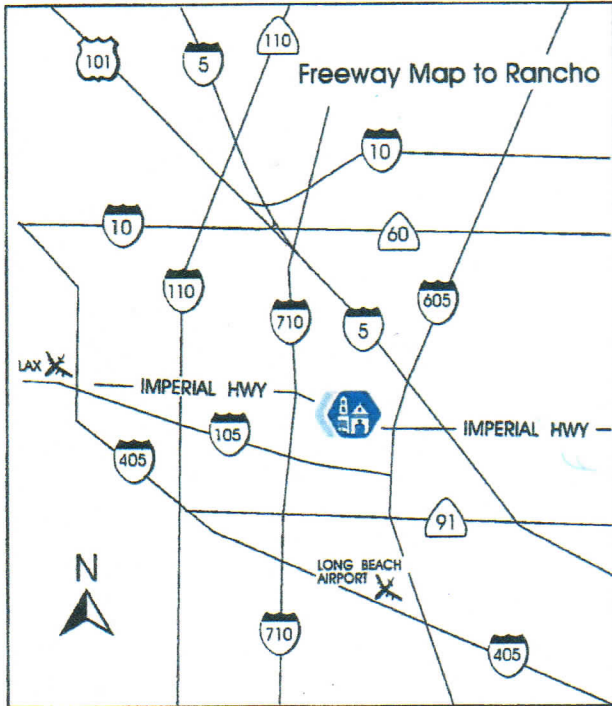

RANCHO LOS AMIGOS NATIONAL REHABILITATION CENTER

7601 E. Imperial Hwy., Downey, California 90242
1 (877) RANCHO 1 or 1 (877) 726-2461

Directions

From the 710 Freeway: Take Imperial Highway East exit. Follow Imperial Highway approximately one mile to Old River School Road. Turn Left. Enter Rancho grounds and park in the Parking Structure.

From the 605 Freeway: Take the 105 Freeway West to Paramount Blvd., exit, turn right, go to Imperial Highway, turn left to Old River School Road, turn right. Enter Rancho grounds and park in the Parking Structure.

From the 105 Freeway:
Heading East - Take Garfield Avenue exit, turn left, go to Imperial Highway, turn right, go to Old River School Road, turn left. Enter Rancho grounds and park in the Parking Structure.

Heading West - Take Paramount Blvd., exit, turn right, go to Imperial Highway, turn left, go to Old River School Road, turn right. Enter Rancho grounds and park in the Parking Structure.

Campus Map

Mapa del campus